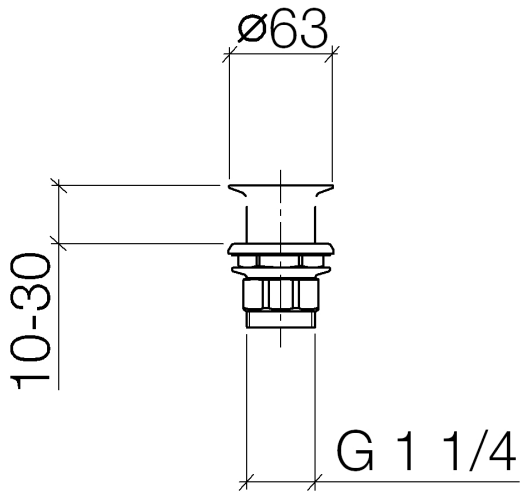

10 110 970

Fits: IMO, LULU, MADISON, MEM, TARA,
CL.1, LISSÉ, VAIA, META, CYO

	Brushed Light Gold	10 110 970-27
	Chrome	10 110 970-00
	Brushed Platinum	10 110 970-06
	Platinum	10 110 970-08
	Durabrand (23kt Gold)	10 110 970-09
	Dark Chrome	10 110 970-19
	Light Gold	10 110 970-26
	Brushed Durabrand (23kt Gold)	10 110 970-28
	Matte Black	10 110 970-33
	Brushed Bronze	10 110 970-42
	Brushed Champagne (22kt Gold)	10 110 970-46
	Champagne (22kt Gold)	10 110 970-47
	Brushed Chrome	10 110 970-93
	Brushed Dark Platinum	10 110 970-99

Grated waste 1 1/4" - Brushed Light Gold

IMO

10 110 970

Only suitable for sinks without an overflow.

10 110 970

10 110 970

Parts for other finishes can be found here: [Chrome](#)

Spare parts list

No.	Item Number	Name	Quantity used	Delivery time
1	09 11 01 025-27	cup	1	60
2	09 14 05 039 90	seal	1	2
3	09 14 03 025 90	seal	1	2
4	09 23 10 017 90	nut	1	2
5	09 23 10 020-27	nut	1	60