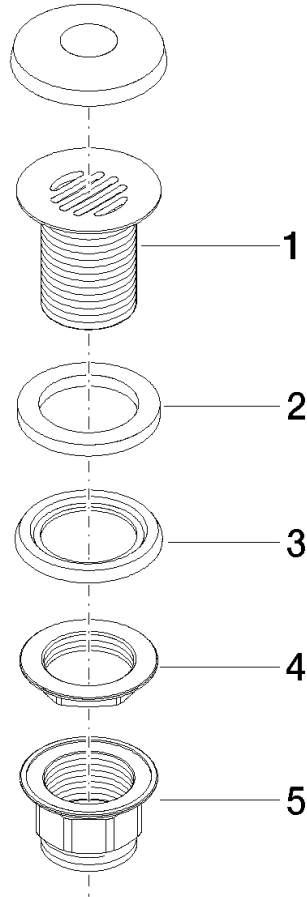

10 110 970

Fits: IMO, LULU, MADISON, MEM, TARA,
CL.1, LISSÉ, VAIA, META, CYO

	Brushed Light Gold	10 110 970-27
	Chrome	10 110 970-00
	Brushed Platinum	10 110 970-06
	Platinum	10 110 970-08
	Durabrand (23kt Gold)	10 110 970-09
	Dark Chrome	10 110 970-19
	Light Gold	10 110 970-26
	Brushed Durabrand (23kt Gold)	10 110 970-28
	Matte Black	10 110 970-33
	Brushed Bronze	10 110 970-42
	Brushed Champagne (22kt Gold)	10 110 970-46
	Champagne (22kt Gold)	10 110 970-47
	Brushed Chrome	10 110 970-93
	Brushed Dark Platinum	10 110 970-99

Grated waste 1 1/4" - Brushed Light Gold

IMO

10 110 970

Only suitable for sinks without an overflow.

10 110 970

10 110 970

Parts for other finishes can be found here: [Chrome](#)

Spare parts list

No.	Item Number	Name	Quantity used	Delivery time
1	09 11 01 025-27	cup	1	60
2	09 14 05 039 90	seal	1	2
3	09 14 03 025 90	seal	1	2
4	09 23 10 017 90	nut	1	2
5	09 23 10 020-27	nut	1	60